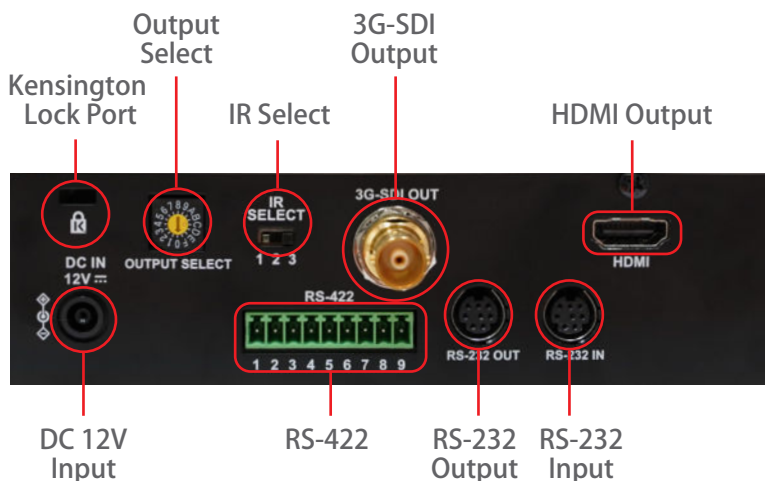

VC-A52S PTZ Video Camera

Lumens[®]
Your Success...Our Passion!

Lumens[®] VC-A52S PTZ video camera is equipped with a professional 1/2.8 inch image sensor with Full HD 1080p output resolution and a high dynamic image quality of 60 fps. The superior 20x optical zoom lens with professional noise reduction and wide dynamic range technology delivers a clear image even in low light, backlight or the extreme contrast of brightness and darkness in a room. The camera utilizes a highly efficient motor controller to achieve high-speed, quiet and precise positioning movements. The VC-A52S supports 3G-SDI, HDMI interfaces allowing two simultaneous image outputs with the best possible image quality and is compatible with all video equipment. The VC-A52S is applicable for lecture capture, videoconferencing and broadcasting systems.

Product Specifications

Sensor	1/2.8" 2 MP CMOS	Focal Length	f = 4.7 ~ 94 mm
Video Output	1080p 60 / 59.94 / 50 fps, 1080i 60 / 59.94 / 50 fps, 1080p 30 / 29.97 / 25 fps, 720p 60 / 59.94 / 50 fps, 720p 30 / 29.97 / 25 fps,	Horizontal Viewing Angle	63°
Optical Zoom	20x	Aperture	F1.6 ~ 3.5
Panning Angle	-170° ~ +170°	Minimum Illumination	1.0 lux (F1.6, 50IRE, 30fps)
Tilting Angle	-30° ~ +90°	Minimum Object Distance	1000(Wide) ~ 1500(Tele) mm
Preset Positions	128	Digital Zoom	12x
Video Output(HD) Interface	HDMI, 3G-SDI	Gain Control	Auto, manual
Camera Control Interface	RS-232 / RS-422	White Balance	Auto, indoor, outdoor, one-push, manual R/B Gain
Video S/N Ratio	> 50dB	Exposure Control	Auto, manual
Shutter Speed	1/1 ~ 1/10,000 sec	Focus System	Auto, manual
		Image Flip	Yes
		Weight	2 kg (4.4 lbs)
		Dimensions (W x D x H)	174 x 186 x 187 mm (6.9" x 7.3" x 7.3")

I/O CONNECTIONS

Optional Accessory

The VC-AC06 / AC07 cable extender allows users to extend the distance between the computer / keyboard controller and cameras up to 300 ft (100 meters) via the RJ45 CAT5/6 cable. The VC-AC07 also supports the daisy-chain style to link up to seven cameras.