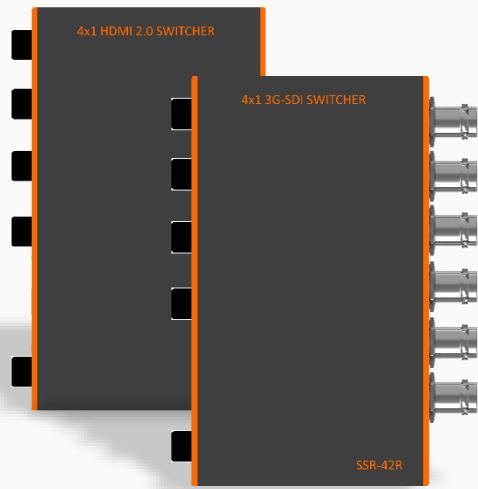

SWITCHERS

3G-SDI and HDMI2.0

SSR-42R

- 3G-SDI, DVB-ASI
- 4 Inputs, 2 Outputs
- IR Remote

SH-41R

- HDMI2.0 / HDCP2.2 Compliant
- 4 Inputs, 1 Output
- IR Remote

These simple, one-touch source switchers are a must-have for monitor, lab and AV environments. Osprey switchers are not frame aligned for live broadcast switching, but are purpose built as source switches. Depending upon the model selected these switchers support SDI from SD to 3G, and HDMI up to 4K 60fps.

Each has four inputs with sync indicators which light front panel LEDs. The touch of a single button will switch the output to the selected source, or use the included IR remote. The SDI version has 2 parallel outputs and even supports ASI.

Cable Equalization (Belden 1694A) :

- 150m at 3G, 300m at HD, 500m at SD

LED indicators :

- Power
- Signal Lock
- Channel Select

Video Connectors:

- 6x Full Size BNC

Size:

- 4"x1.2"x6.3" (100x30x150mm)

Audio:

- Embedded HDMI

LED indicators :

- Power
- Channel Select

Video Connectors:

- 5x Full Size HDMI Type A

Size:

- 4"x1.2"x6.3" (100x30x150mm)